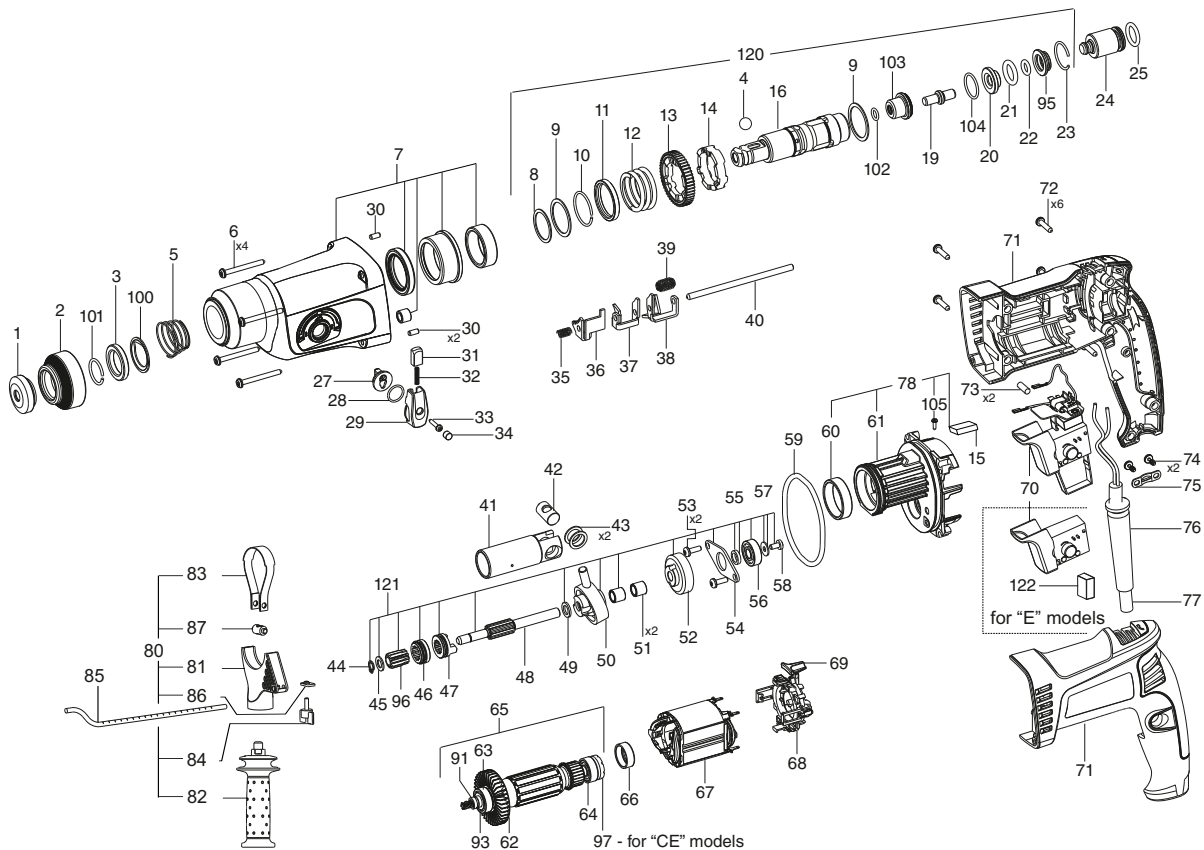

POS. No.	Ref.No.	Description	POS. No.	Ref.No.	Description
1	126964	Circlip	52	175310	Large intermediate gear
2	175384	Bush	53	361132	Screw H1-M5X12
3	175385	Ring	54	175297	Bearing Cover
4	330097	Pellet 6,747-100	55	175298	Space bush
5	156066	Spring	56	330288	Bearing 6082ZP6LDS18
6	361329	Screw K4x40 TORX 20	57	131199	Washer 4,2x12x1
7	175381	Gear box set PLASTIC	58	361358	Screw J2-M4x8-8.8
8	175318	Washer	59	331486	O-ring 68 x 4,5 NBR50
9	126983	Spacer washer	60	175115	Bearing
10	175370	Circlip A 32x2	61	175142	Bearing shield
11	175283	Washer	62	4931408165	Fan
12	175284	Spring	63	331625	Bearing 6000-2RS-P63 LDS 18Sp.A
13	175281	Spindle gear	64	331210	Bearing 627 2RS P63LDS18SpA
14	175282	Profile washer	65	175329	Armature set
15	175317	Gasket	66	164934	Rubber bush
16	175391	Spindle	67	175339	Stator set
19	175392	Medial mandrel	68	175332	Brush holder set
20	175396	Bush	69	175258	Lever
21	331204	O-ring 16x4 - FPM70	70	175261	Switch
22	331283	O-ring 9x3 - FPM70	71	175256	Casing set
23	175117	Circlip B25 DIN7993	72	361328	Screw K4x18 TORX 20
24	175105	Piston	73	175334	Claming pin
25	331206	O-ring 15x3 - FPM85	74	361360	Screw K 4X9.5 TORX 20
27	175114	Switch knob	75	256500	Cord clamp
28	330337	O-ring 13x1.5	76	120724	Cord protector
29	175394	Knob NEW	77	158877	Cord with a plug RAL 3020
30	127034	Bush	78	175143	Bearing shield set
31	175389	Fixing bit	80	132167	Front handle set
32	175313	Spring	81	132168	Console
33	361247	Screw K3x15 TORX 10	82	146376	Handle AVR M8/L30
34	175308	Stoppie	83	132173	Bracket
35	126998	Spring	84	175653	Butterfly bolt
36	151376	Locking panel	85	151159	Depth gauge
37	151375	Switching plate	86	132174	Plate for limiter
38	151374	Switching plate	87	132175	Stretching plate
39	151413	Spring	91	173496	Oil - churning bush
40	175293	Axle	93	175314	Washer
41	175106	Cylinder	95	175108	Back catch sleeve
42	128408	Axle	96	175285	Spindle gear II for Gear shaft
43	175311	Washer	100	148432	Circlip SDS
44	331376	Circlip B7-2BD	101	175395	Circlip A 21x2
45	178241	Washer	102	331594	O-ring
46	151373	Bush	103	175277	Bush
47	175123	Bush	104	330343	O-ring 21X2B
48	175124	Gear shaft	105	361131	Screw H2-M4x12
49	175296	Washer	120	175393	Spindle set
50	175271	Rolling thrust bearing	121	175312	Gear shaft set
51	331368	Bearing K8x11x10	122	152856	Capacitor